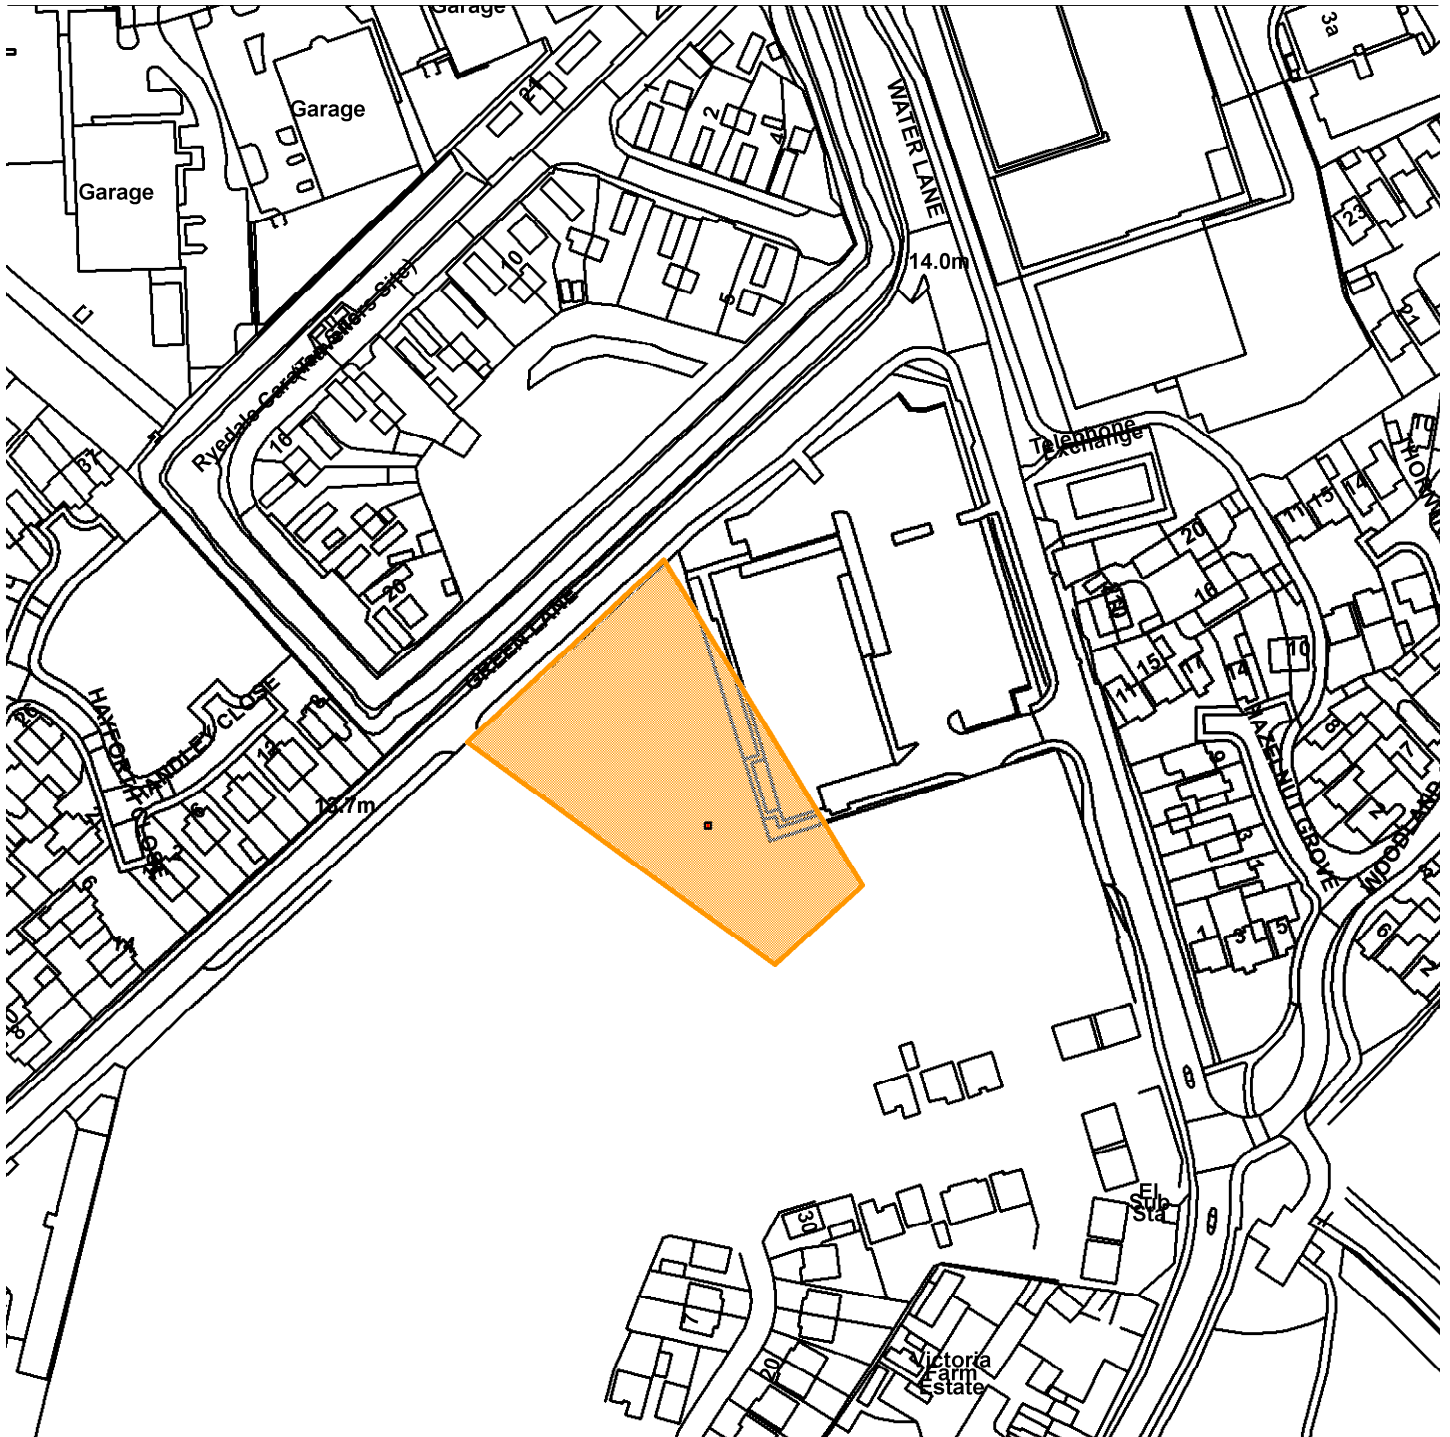

17/02420/FULM

Land To South East Of Ryedale Caravan Site, Green Lane, Clifton

GIS by ESRI (UK)

Scale : 1:1887

Reproduced from the Ordnance Survey map with the permission of the Controller of Her Majesty's Stationery Office © Crown Copyright 2000.

Unauthorised reproduction infringes Crown Copyright and may lead to prosecution or civil proceedings.

|                     |                      |
|---------------------|----------------------|
| <b>Organisation</b> | City of York Council |
| <b>Department</b>   | Economy and Place    |
| <b>Comments</b>     | Site Location Plan   |
| <b>Date</b>         | 09 January 2018      |
| <b>SLA Number</b>   |                      |